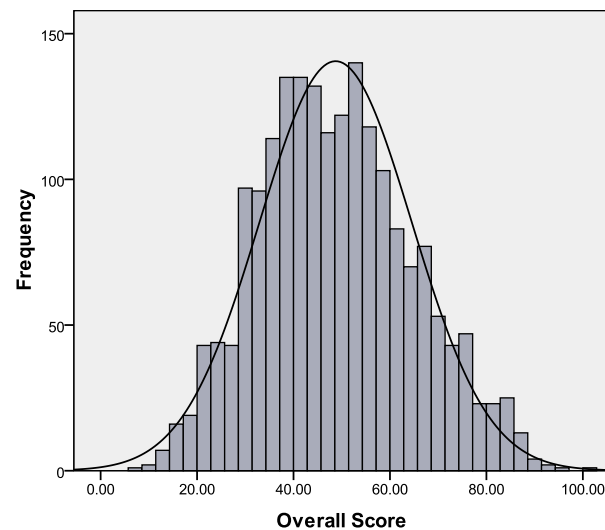

Dominance Test Summary Statistics

Number of Subjects: 1948

Table of Contents

Descriptives – Overall Cronbach’s Alpha, Means, Standard Deviations.....	3
Descriptives – Graphs.....	4
Percentile Scores.....	6

Descriptives – Overall Cronbach’s Alpha, Means, Standard Deviations

Overall Cronbach’s Alpha: 0.92 (41 items)	Mean	Std. Deviation
Overall Score	48.81	15.96
Competitiveness	55.61	17.70
Dominance	47.98	16.85
Attitude	42.82	18.15

Descriptives – Graphs

Attitude

Overall Score

Percentile Scores

		Competitiveness	Dominance	Attitude	Overall Score
Percentiles	5	26.25	21.76	15.45	23.40
	10	31.87	27.05	20.00	28.93
	15	36.25	30.58	23.63	32.23
	20	40.50	33.52	26.36	34.70
	25	43.12	36.47	29.09	37.30
	30	46.25	38.23	30.90	39.31
	35	48.12	40.58	33.63	41.41
	40	50.62	42.35	36.36	43.42
	45	53.15	44.70	39.09	45.62
	50	55.62	46.47	41.81	47.85
	55	58.12	48.82	44.54	50.14
	60	60.62	50.82	47.27	52.41
	65	63.12	53.52	50.00	54.39
	70	65.62	56.06	52.72	56.74
	75	68.12	58.82	55.45	59.45
	80	70.75	61.76	59.09	62.52
	85	75.00	66.47	63.63	66.83
	90	80.62	70.58	68.27	70.49
	95	85.62	78.82	73.63	76.74
99	92.19	91.17	82.72	86.25	