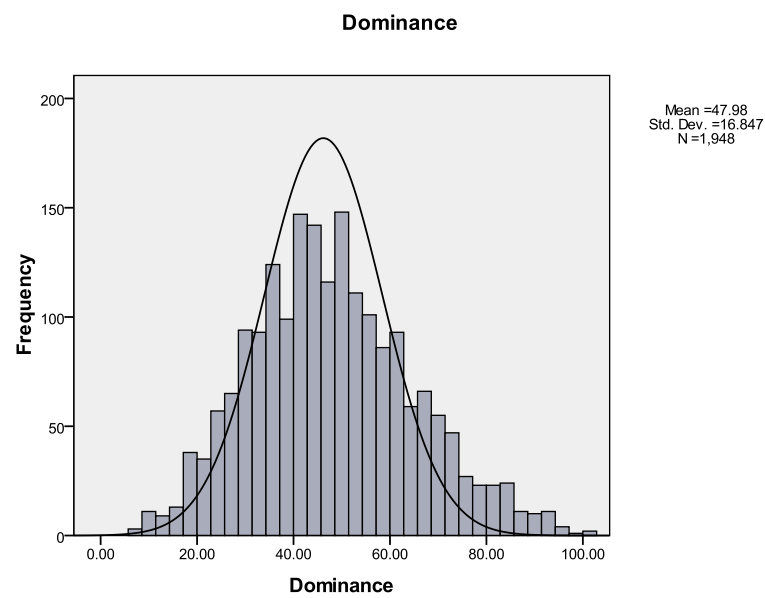

Dominance Test Summary Statistics

Number of Subjects: 1948

Table of Contents

Descriptives – Overall Cronbach’s Alpha, Means, Standard Deviations.....	3
Descriptives – Graphs.....	4
Percentile Scores.....	6

Descriptives – Overall Cronbach’s Alpha, Means, Standard Deviations

Overall Cronbach’s Alpha: 0.92 (41 items)	Mean	Std. Deviation
Overall Score	48.81	15.96
Competitiveness	55.61	17.70
Dominance	47.98	16.85
Attitude	42.82	18.15

Descriptives – Graphs

Attitude

Overall Score

Percentile Scores

		Competitiveness	Dominance	Attitude	Overall Score
Percentiles	5	26.25	21.76	15.45	23.40
	10	31.87	27.05	20.00	28.93
	15	36.25	30.58	23.63	32.23
	20	40.50	33.52	26.36	34.70
	25	43.12	36.47	29.09	37.30
	30	46.25	38.23	30.90	39.31
	35	48.12	40.58	33.63	41.41
	40	50.62	42.35	36.36	43.42
	45	53.15	44.70	39.09	45.62
	50	55.62	46.47	41.81	47.85
	55	58.12	48.82	44.54	50.14
	60	60.62	50.82	47.27	52.41
	65	63.12	53.52	50.00	54.39
	70	65.62	56.06	52.72	56.74
	75	68.12	58.82	55.45	59.45
	80	70.75	61.76	59.09	62.52
	85	75.00	66.47	63.63	66.83
	90	80.62	70.58	68.27	70.49
	95	85.62	78.82	73.63	76.74
99	92.19	91.17	82.72	86.25	