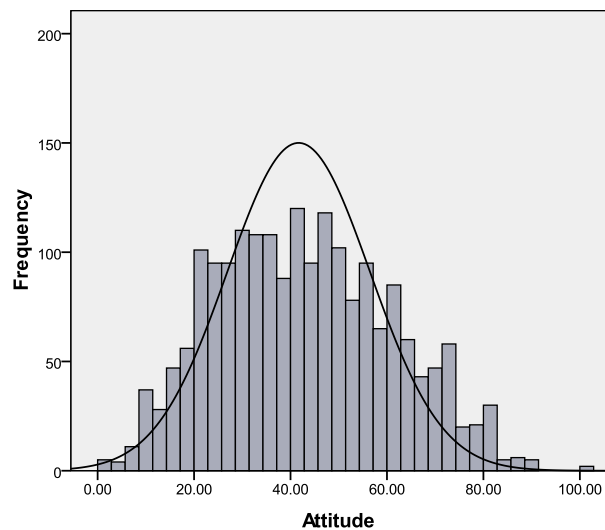

Dominance Test Summary Statistics

Number of Subjects: 1948

Table of Contents

Descriptives – Overall Cronbach’s Alpha, Means, Standard Deviations.....	3
Descriptives – Graphs.....	4
Percentile Scores.....	6

Descriptives – Overall Cronbach’s Alpha, Means, Standard Deviations

Overall Cronbach’s Alpha: 0.92 (41 items)	Mean	Std. Deviation
Overall Score	48.81	15.96
Competitiveness	55.61	17.70
Dominance	47.98	16.85
Attitude	42.82	18.15

Descriptives – Graphs

Attitude

Overall Score

Percentile Scores

		Competitiveness	Dominance	Attitude	Overall Score
Percentiles	5	26.25	21.76	15.45	23.40
	10	31.87	27.05	20.00	28.93
	15	36.25	30.58	23.63	32.23
	20	40.50	33.52	26.36	34.70
	25	43.12	36.47	29.09	37.30
	30	46.25	38.23	30.90	39.31
	35	48.12	40.58	33.63	41.41
	40	50.62	42.35	36.36	43.42
	45	53.15	44.70	39.09	45.62
	50	55.62	46.47	41.81	47.85
	55	58.12	48.82	44.54	50.14
	60	60.62	50.82	47.27	52.41
	65	63.12	53.52	50.00	54.39
	70	65.62	56.06	52.72	56.74
	75	68.12	58.82	55.45	59.45
	80	70.75	61.76	59.09	62.52
	85	75.00	66.47	63.63	66.83
	90	80.62	70.58	68.27	70.49
	95	85.62	78.82	73.63	76.74
99	92.19	91.17	82.72	86.25	