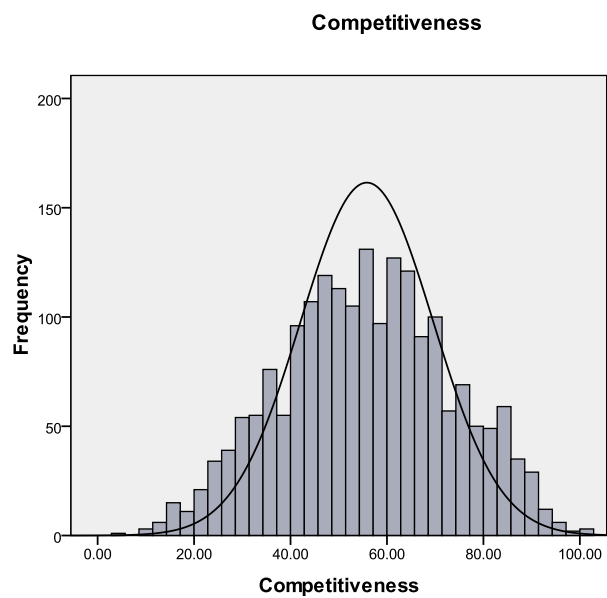

Dominance Test Summary Statistics

Number of Subjects: 1948

Table of Contents

Descriptives – Overall Cronbach’s Alpha, Means, Standard Deviations.....	3
Descriptives – Graphs.....	4
Percentile Scores.....	6

Descriptives – Overall Cronbach’s Alpha, Means, Standard Deviations

Overall Cronbach’s Alpha: 0.92 (41 items)	Mean	Std. Deviation
Overall Score	48.81	15.96
Competitiveness	55.61	17.70
Dominance	47.98	16.85
Attitude	42.82	18.15

Descriptives – Graphs

Attitude

Overall Score

Percentile Scores

		Competitiveness	Dominance	Attitude	Overall Score
Percentiles	5	26.25	21.76	15.45	23.40
	10	31.87	27.05	20.00	28.93
	15	36.25	30.58	23.63	32.23
	20	40.50	33.52	26.36	34.70
	25	43.12	36.47	29.09	37.30
	30	46.25	38.23	30.90	39.31
	35	48.12	40.58	33.63	41.41
	40	50.62	42.35	36.36	43.42
	45	53.15	44.70	39.09	45.62
	50	55.62	46.47	41.81	47.85
	55	58.12	48.82	44.54	50.14
	60	60.62	50.82	47.27	52.41
	65	63.12	53.52	50.00	54.39
	70	65.62	56.06	52.72	56.74
	75	68.12	58.82	55.45	59.45
	80	70.75	61.76	59.09	62.52
	85	75.00	66.47	63.63	66.83
	90	80.62	70.58	68.27	70.49
	95	85.62	78.82	73.63	76.74
99	92.19	91.17	82.72	86.25	